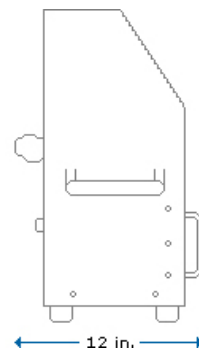

HDC-V

FRONT VIEW

SIDE VIEW

Chamber Weight: 77 lbs.
Cradle Weight: 8 lbs.
Total Weight: 85 lbs.

Accommodates standard
desktop, laptop and full
height SCSI drives.

Drive Dimensions:
Max Length: 6 inches
Max Width: 5.25 inches
Max Height: 2 inches

HDC-Vx

FRONT VIEW

SIDE VIEW

Chamber Weight: 77 lbs.
Cradle Weight: 8 lbs.
Total Weight: 85 lbs.

Accommodates drives still
in server caddies.

Drive Dimensions:
Max Length: 9 inches
Max Width: 5.25 inches
Max Height: 2 inches