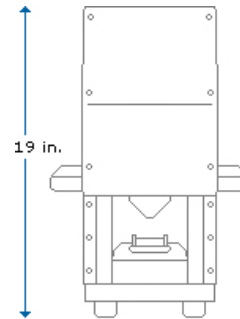

HDC-V

FRONT VIEW

SIDE VIEW

Chamber Weight: 77 lbs.
Cradle Weight: 8 lbs.
Total Weight: 85 lbs.

Accommodates standard
desktop, laptop and full
height SCSI drives.

Drive Dimensions:
Max Length: 6 inches
Max Width: 5.25 inches
Max Height: 2 inches

HDC-Vx

FRONT VIEW

SIDE VIEW

Chamber Weight: 77 lbs.
Cradle Weight: 8 lbs.
Total Weight: 85 lbs.

Accommodates drives still
in server caddies.

Drive Dimensions:
Max Length: 9 inches
Max Width: 5.25 inches
Max Height: 2 inches