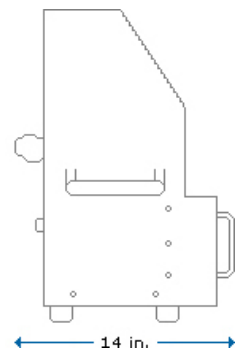

HDC-V

FRONT VIEW

SIDE VIEW

Chamber Weight: 77 lbs.
Cradle Weight: 8 lbs.
Total Weight: 85 lbs.

Accommodates standard
desktop, laptop and full
height SCSI drives.

Drive Dimensions:
Max Length: 6 inches
Max Width: 5.25 inches
Max Height: 2 inches

HDC-Vx

FRONT VIEW

SIDE VIEW

Chamber Weight: 77 lbs.
Cradle Weight: 8 lbs.
Total Weight: 85 lbs.

Accommodates drives still
in server caddies.

Drive Dimensions:
Max Length: 9 inches
Max Width: 5.25 inches
Max Height: 2 inches