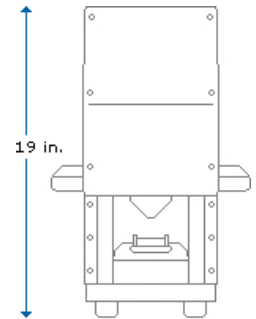

HDC-V

FRONT VIEW

SIDE VIEW

Chamber Weight: 77 lbs.
Cradle Weight: 8 lbs.
Total Weight: 85 lbs.

Accommodates standard
desktop, laptop and full
height SCSI drives.

Drive Dimensions:
Max Length: 6 inches
Max Width: 5.25 inches
Max Height: 2 inches

HDC-Vx

FRONT VIEW

SIDE VIEW

Chamber Weight: 77 lbs.
Cradle Weight: 8 lbs.
Total Weight: 85 lbs.

Accommodates drives still
in server caddies.

Drive Dimensions:
Max Length: 9 inches
Max Width: 5.25 inches
Max Height: 2 inches