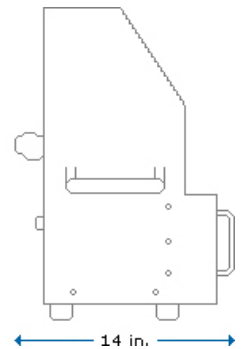

HDC-V

FRONT VIEW

SIDE VIEW

Chamber Weight: 77 lbs.
Cradle Weight: 8 lbs.
Total Weight: 85 lbs.

Accommodates standard
desktop, laptop and full
height SCSI drives.

Drive Dimensions:
Max Length: 6 inches
Max Width: 5.25 inches
Max Height: 2 inches

HDC-Vx

FRONT VIEW

SIDE VIEW

Chamber Weight: 77 lbs.
Cradle Weight: 8 lbs.
Total Weight: 85 lbs.

Accommodates drives still
in server caddies.

Drive Dimensions:
Max Length: 9 inches
Max Width: 5.25 inches
Max Height: 2 inches