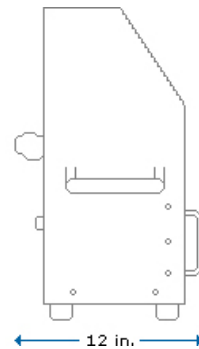

HDC-V

FRONT VIEW

SIDE VIEW

Chamber Weight: 77 lbs.
Cradle Weight: 8 lbs.
Total Weight: 85 lbs.

Accommodates standard
desktop, laptop and full
height SCSI drives.

Drive Dimensions:
Max Length: 6 inches
Max Width: 5.25 inches
Max Height: 2 inches

HDC-Vx

FRONT VIEW

SIDE VIEW

Chamber Weight: 77 lbs.
Cradle Weight: 8 lbs.
Total Weight: 85 lbs.

Accommodates drives still
in server caddies.

Drive Dimensions:
Max Length: 9 inches
Max Width: 5.25 inches
Max Height: 2 inches